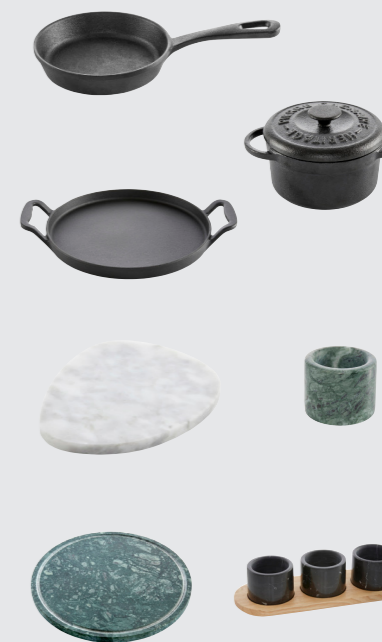

RESIDENCE

SHADES

SOLID

Bordeaux  
Weißweinkelch  
White wine  
goblet  
Sektkelch  
Flute  
champagne  
Tumbler

DIVINE

WMF AVA

ADVANCE

BAGUETTE

UNIC

Bordeaux  
Weißweinkelch  
White wine  
goblet  
Sektkelch  
Flute  
champagne  
Wasserglas  
Mineral  
water

ROYAL

WMF SYNERGY GEOMETRIC

WMF SYNERGY INNATURE

WMF BALANCE  
SIGNATURE ITEMS

WMF SYNERGY  
SIGNATURE ITEMS

SOFIA

TELOS

Bordeaux  
Weißweinkelch  
White wine  
goblet  
Sektkelch  
Flute  
champagne

SMART

WMF BALANCE

WMF SYNERGY

WMF STYLE LIGHTS