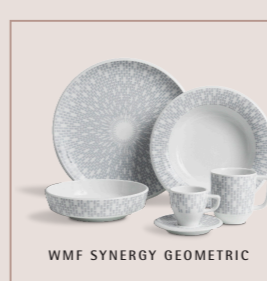

BISTRO

CASINO

CONTOUR

FLAIR

METROPOLITAN

NORDIC

SIGNUM

SITELLO

UNIC

Bordeaux  
Weißweinkelch  
White wine  
goblet  
Sektkelch  
Flute  
champagne  
Wasserglas  
Mineral  
water

ROYAL

WMF SYNERGY GEOMETRIC

WMF SYNERGY INNATURE

WMF BALANCE  
SIGNATURE ITEMS

WMF SYNERGY  
SIGNATURE ITEMS