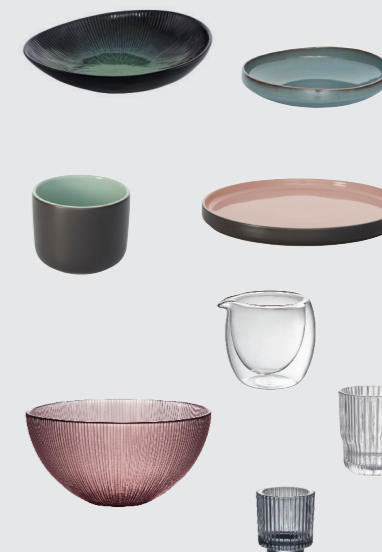

RESIDENCE

SHADES

SOLID

Bordeaux  
Weißweinkelch  
White wine  
goblet  
Sektkelch  
Flute  
champagne  
Tumbler

DIVINE

WMF AVA

ADVANCE

BAGUETTE

UNIC

Bordeaux  
Weißweinkelch  
White wine  
goblet  
Sektkelch  
Flute  
champagne  
Wasserglas  
Mineral  
water

ROYAL

WMF SYNERGY GEOMETRIC

WMF SYNERGY INNATURE

WMF BALANCE  
SIGNATURE ITEMS

WMF SYNERGY  
SIGNATURE ITEMS