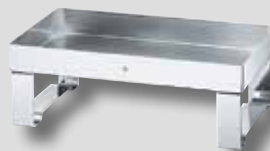

TRAY STANDS

8

TRAY STAND GN 1/1 LOW

stainless steel 18/10
51 x 30 x 12 cm
20 1/8 x 11 3/4 x 4 3/4 in.
55 0132 6040

9

TRAY STAND GN 1/1 HIGH

stainless steel 18/10
51 x 30 x 18 cm
20 1/8 x 11 3/4 x 7 1/8 in.
55 0133 6040